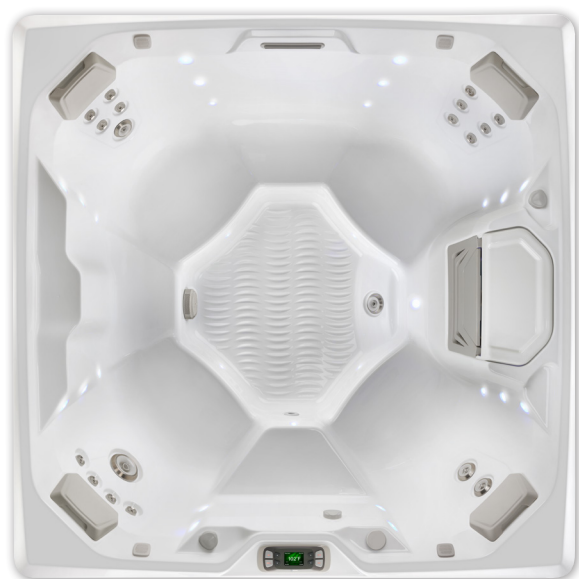

BEAM™

Beam shown with Alpine White shell

Beam shown with Alpine White shell & Sable cabinet

Seating Capacity	4 adults
Dimensions	203 x 203 x 84 cm
Water Capacity	1,115 litres
Weight	320 kg dry; 1,755 kg filled*
Spa Shell Colours	Alpine White, Ice Grey, Platinum, Tuscan Sun or Desert
Cabinet Finishes	Coastal Grey, Espresso or Sable
Jets - 19 (w/ Brushed Stainless Steel Trim)	1 XL Directional jet 2 Standard Single Rotary jets 2 Standard Directional jets 14 Directional Precision jets
Water Feature	Vidro™ backlit ribbon waterfall
Water Care System (Optional)	FreshWater® Salt System
Jet Pump	Wavemaster™ 9000 One-Speed 2.5 HP continuous duty, 5.2 HP breakdown torque
Circulation Pump	SilentFlo 5000™ for quiet, continuous filtration
Effective Filtration Area	9.3 m ² , top-loading filters
Control System	IQ 2020™ with LCD control panel 240v/16amp, 50Hz
Lighting System	Raio™ multi-colour interior points of light (30) Exterior multi-colour lighting with timer
Heater	No-Fault™ 1500w/240v
Energy Efficiency	FiberCor® insulation; Certified to the APSP 14 National Standard and the California Energy Commission (CEC) in accordance with California law
Vinyl Cover	9 to 6 cm tapered, 32 kg/m ³ density foam core, with hinge seal in Caramel, Chestnut, or Slate
Cover Lifter (Optional)	CoverCradle™, CoverCradle II, Lift 'n Glide™ or UpRite™
Steps (Optional)	Everwood™ or Polymer
Entertainment System (Optional)	Wireless Entertainment 22" HD Monitor

* Includes water and 4 adults weighing 80 kg each